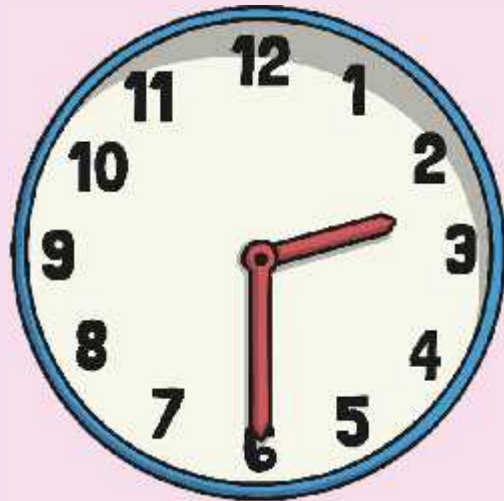

a.m. and p.m.

We have to use a way to write these times differently. One way is to use a.m. and p.m.

a.m. (ante meridiem – before noon)