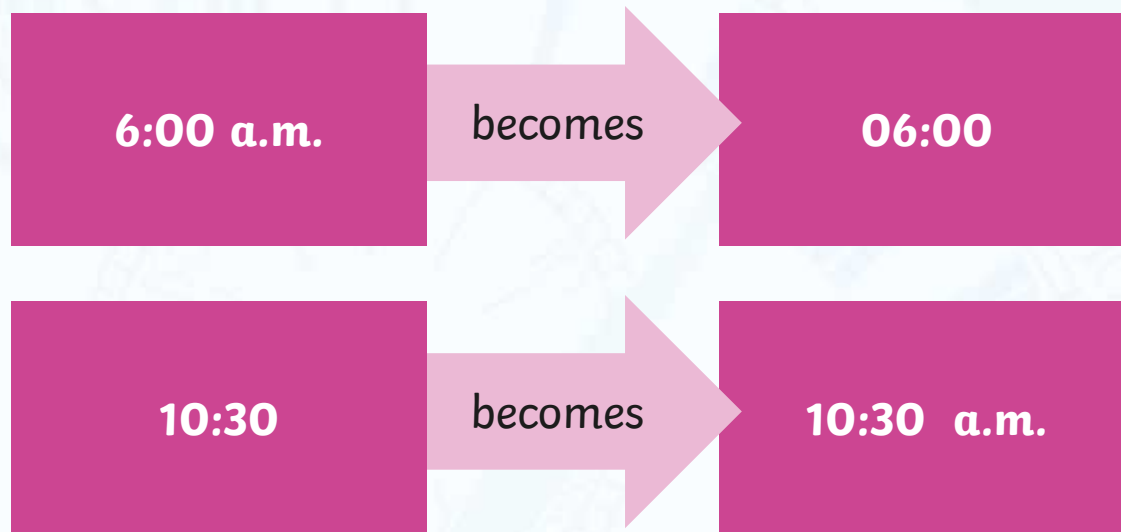

24 Hour Time in the Morning

To convert between 12 and 24 hour time in the morning change the format.

The hours stay the same.